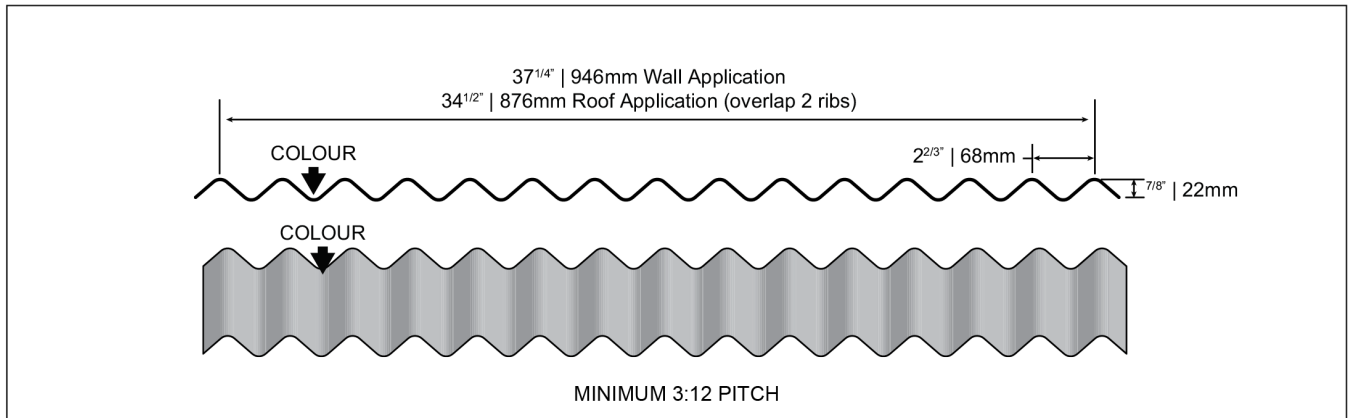

## Profile | 7/8" Corrugated 37"

Standard	Colour Code
Antique Linen	8696
Black	8262
Bone White	8273
Bright White	8783
Buckskin	9202
Cambridge White	8695
Charcoal	8306
Coffee	8326
Dark Brown	8229
Galvalume	2
Galvanized	1
Gold	8276