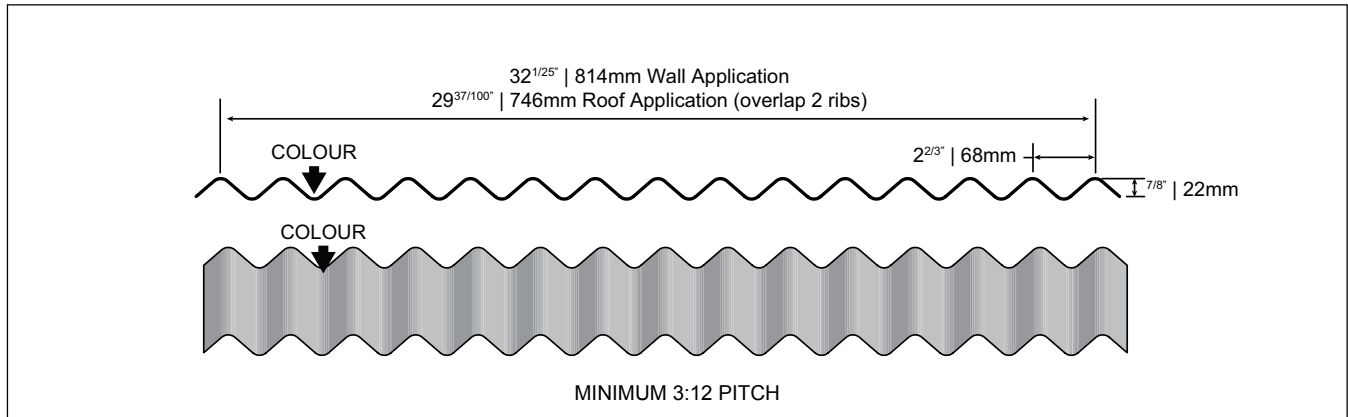

Profile | 7/8" Corrugated 32"

Standard	Colour Code
Antique Linen	8696
Black	8262
Bone White	8273
Bright White	8783
Buckskin	9202
Bronze	3406
Cambridge White	8695
Charcoal	8306
Coffee	8326
Dark Red	8250
Desert Gold	8404
Galvalume	2
Gold	8276

Standard	Colour Code
Heron Blue	8330
Int'l Orange	8234
Light Stone	8367
Medium Green	8329
Melcher's Green	8307
Metro Brown	8228
Regent Grey	8730
Royal Blue	8790
Slate Blue	8260
Stone Grey	8305
Tan	8315
White White	8317