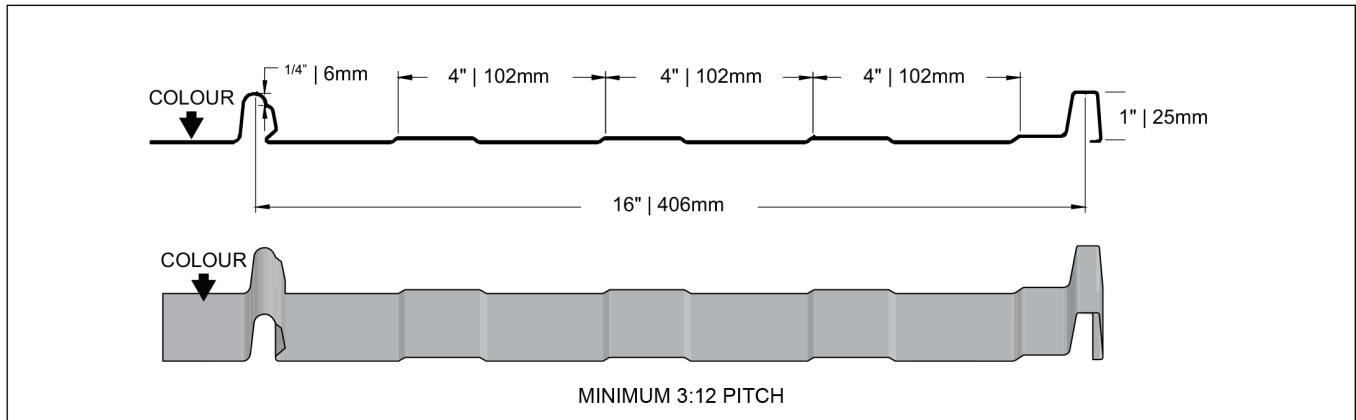

Profile | Snap-Lock 16"

Standard	Colour Code
Antique Linen	8696
Black	8262
Bone White	8273
Bright Red	8386
Bright White	8783
Buckskin	9202
Cambridge White	8695
Charcoal	8306
Coffee	8326
Dark Brown	8250
Dark Red	8250
Galvalume	2
Galvanized	1
Gold	8276