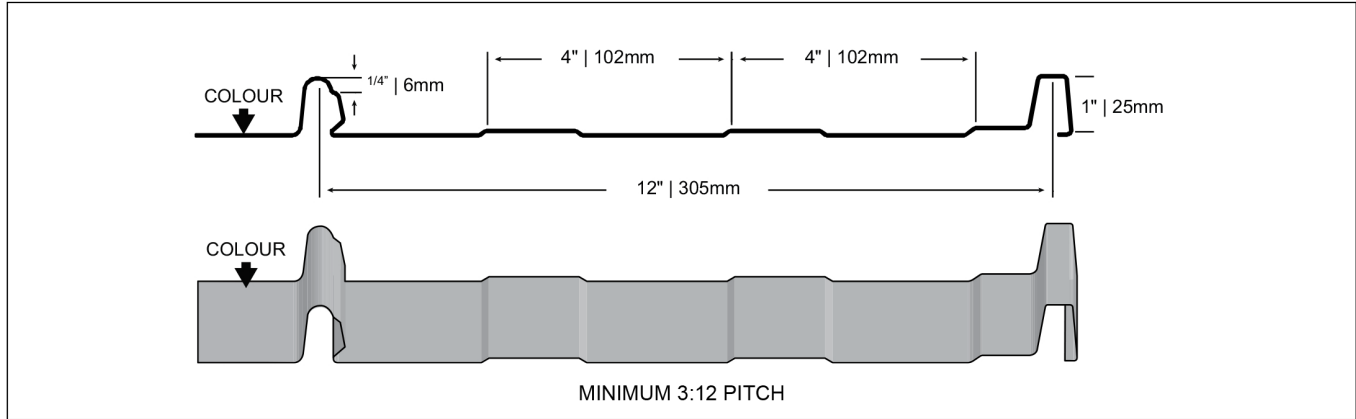

Profile | Snap-Lock 12"

Standard	Colour Code
Antique Linen	8696
Black	8262
Bone White	8273
Bright Red	8386
Bright White	8783
Buckskin	9202
Cambridge White	8695
Charcoal	8306
Coffee	8326
Dark Brown	8250
Dark Red	8250
Galvalume	2
Galvanized	1
Gold	8276